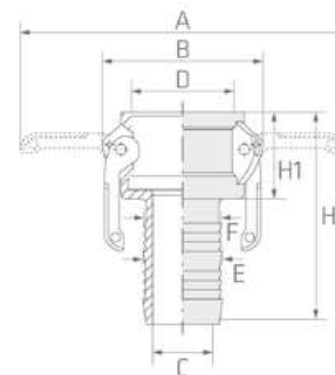

FITTINGS > THREADED FITTINGS

QUICK COUPLING - C COUPLER HOSE SHANK

1.4408 (1/1)

INCH	NW	A	B	C	D	E	F	H1	H	Grade AISI kg/pce.	1.4408 316/316L *)
1/2"	15	107	48.7	8.0	25.1	15.0	13.0	31.0	72	0.224	x
3/4"	20	115	57.0	13.6	32.4	20.7	19.4	30.0	80	0.226	x
1"	25	137	65.6	20.0	37.3	27.0	25.8	39.0	99	0.362	x
1 1/4"	32	183	77.0	25.8	46.0	33.9	32.9	46.0	110	0.632	x
1 1/2"	40	191	85.0	31.3	54.0	40.5	38.6	48.0	114	0.700	x
2"	50	201	96.0	43.8	63.7	52.0	51.0	53.0	129	1.020	x
2 1/2"	65	213	110.4	55.7	76.5	66.8	64.0	58.0	151	1.310	x
3"	80	267	133.0	68.0	92.2	79.0	70.0	58.0	160	2.100	x
4"	100	296	166.0	92.0	120.2	104.8	94.0	63.0	176	2.900	x

* Finishes: page 585; no standard pipe connection